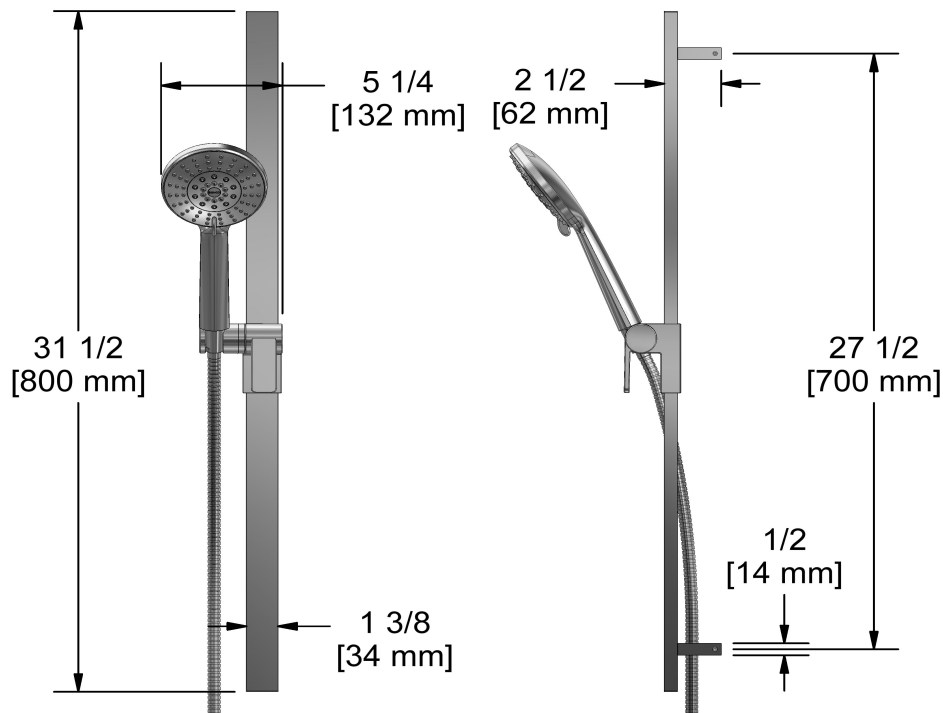

### Descriptions

- 4363, 3-jet hand shower with pause
- 150 cm (59") double interlock flexible hose, swivel and 2 check valves
- Scale-free
- Rectangular slide bar
- Easy-Glide left cursor

### Available flows

- 7.6 L/min, 2.0 gpm (US) 60psi
- 5.69 L/min, 1.5 gpm (US) 60psi ( **4843-15** )
- 6.6L/min, 1.75 gpm (US) 60psi ( **4843-WS** ) \*

\*EPA certification applicable to the indicated model only\*

### Certifications

- CSA B125.1
- ASME A112.18.1
- CMR248 Approval

Hand shower rail  
**4843**

Sizes, models and finishes may differ from those presented.